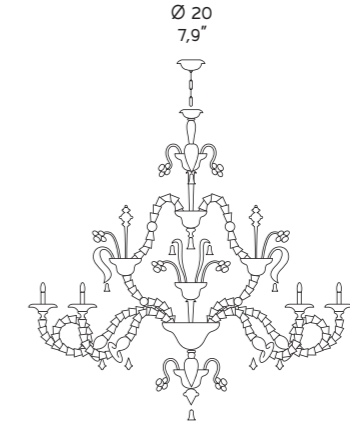

The source of light is housed in cups that are and crafted by hand with the *morise* technique. The collection is composed of lighting fixtures coming in a variety of sizes which in the larger versions include over 800 glass components.

BLU.ORO
Blu e Oro 24 Kt
Blue and 24Kt Gold

CR
Cristallo
Clear

CR.ORO
Cristallo e Oro 24 Kt
Clear and 24 Kt Gold

FU.ORO
Fumé e Oro 24 Kt
Smoked and 24 Kt Gold

VE.ORO
Verde e Oro 24 Kt
Green and 24Kt Gold

Ø 94
37,0"

1470/6
6 x MAX 42W E14

Ø 100
39,4"

1470/8
8 x MAX 42W E14

Ø 126
49,6"

1470/12
12 x MAX 42W E14

Ø 136x86
53,5"x33,9"

1472/8
8 x MAX 42W E14

Ø 160x110
63,0"x43,3"

1472/12
12 x MAX 42W E14

Ø 94
37,0"

1471/6
6 x MAX 42W E14

Ø 120
47,2"

1471/9
9 x MAX 42W E14

Ø 150
59,1"

1471/12
12 x MAX 42W E14

Ø 230
90,6"