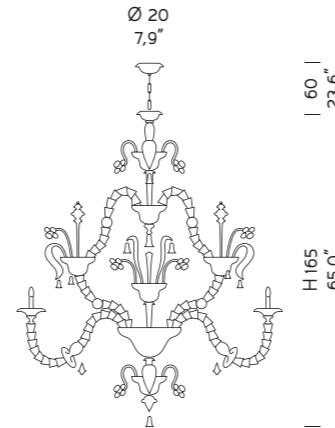

The source of light is housed in cups that are and crafted by hand with the *morise* technique. The collection is composed of lighting fixtures coming in a variety of sizes which in the larger versions include over 800 glass components.

BLU.ORO
Blu e Oro 24 Kt
Blue and 24Kt Gold

CR
Cristallo
Clear

CR.ORO
Cristallo e Oro 24 Kt
Clear and 24 Kt Gold

FU.ORO
Fumé e Oro 24 Kt
Smoked and 24 Kt Gold

VE.ORO
Verde e Oro 24 Kt
Green and 24Kt Gold

Ø 94
37,0"

1470/6
6 x MAX 42W E14

Ø 100
39,4"

1470/8
8 x MAX 42W E14

Ø 126
49,6"

1470/12
12 x MAX 42W E14

Ø 136x86
53,5"x33,9"

1472/8
8 x MAX 42W E14

Ø 160x110
63,0"x43,3"

1472/12
12 x MAX 42W E14

Ø 94
37,0"

1471/6
6 x MAX 42W E14

Ø 120
47,2"

1471/9
9 x MAX 42W E14

Ø 150
59,1"

1471/12
12 x MAX 42W E14

Ø 230
90,6"