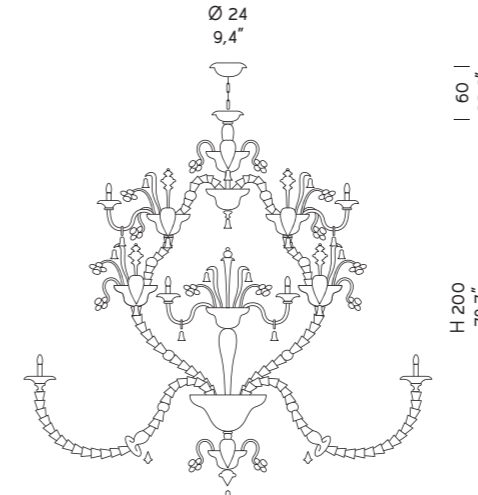

The source of light is housed in cups that are and crafted by hand with the *morise* technique. The collection is composed of lighting fixtures coming in a variety of sizes which in the larger versions include over 800 glass components.

BLU.ORO
Blu e Oro 24 Kt
Blue and 24Kt Gold

CR
Cristallo
Clear

CR.ORO
Cristallo e Oro 24 Kt
Clear and 24 Kt Gold

FU.ORO
Fumé e Oro 24 Kt
Smoked and 24 Kt Gold

VE.ORO
Verde e Oro 24 Kt
Green and 24Kt Gold

Ø 94
37,0"

1470/6
6 x MAX 42W E14

Ø 100
39,4"

1470/8
8 x MAX 42W E14

Ø 126
49,6"

1470/12
12 x MAX 42W E14

Ø 136x86
53,5"x33,9"

1472/8
8 x MAX 42W E14

Ø 160x110
63,0"x43,3"

1472/12
12 x MAX 42W E14

Ø 94
37,0"

1471/6
6 x MAX 42W E14

Ø 120
47,2"

1471/9
9 x MAX 42W E14

Ø 150
59,1"

1471/12
12 x MAX 42W E14

Ø 230
90,6"